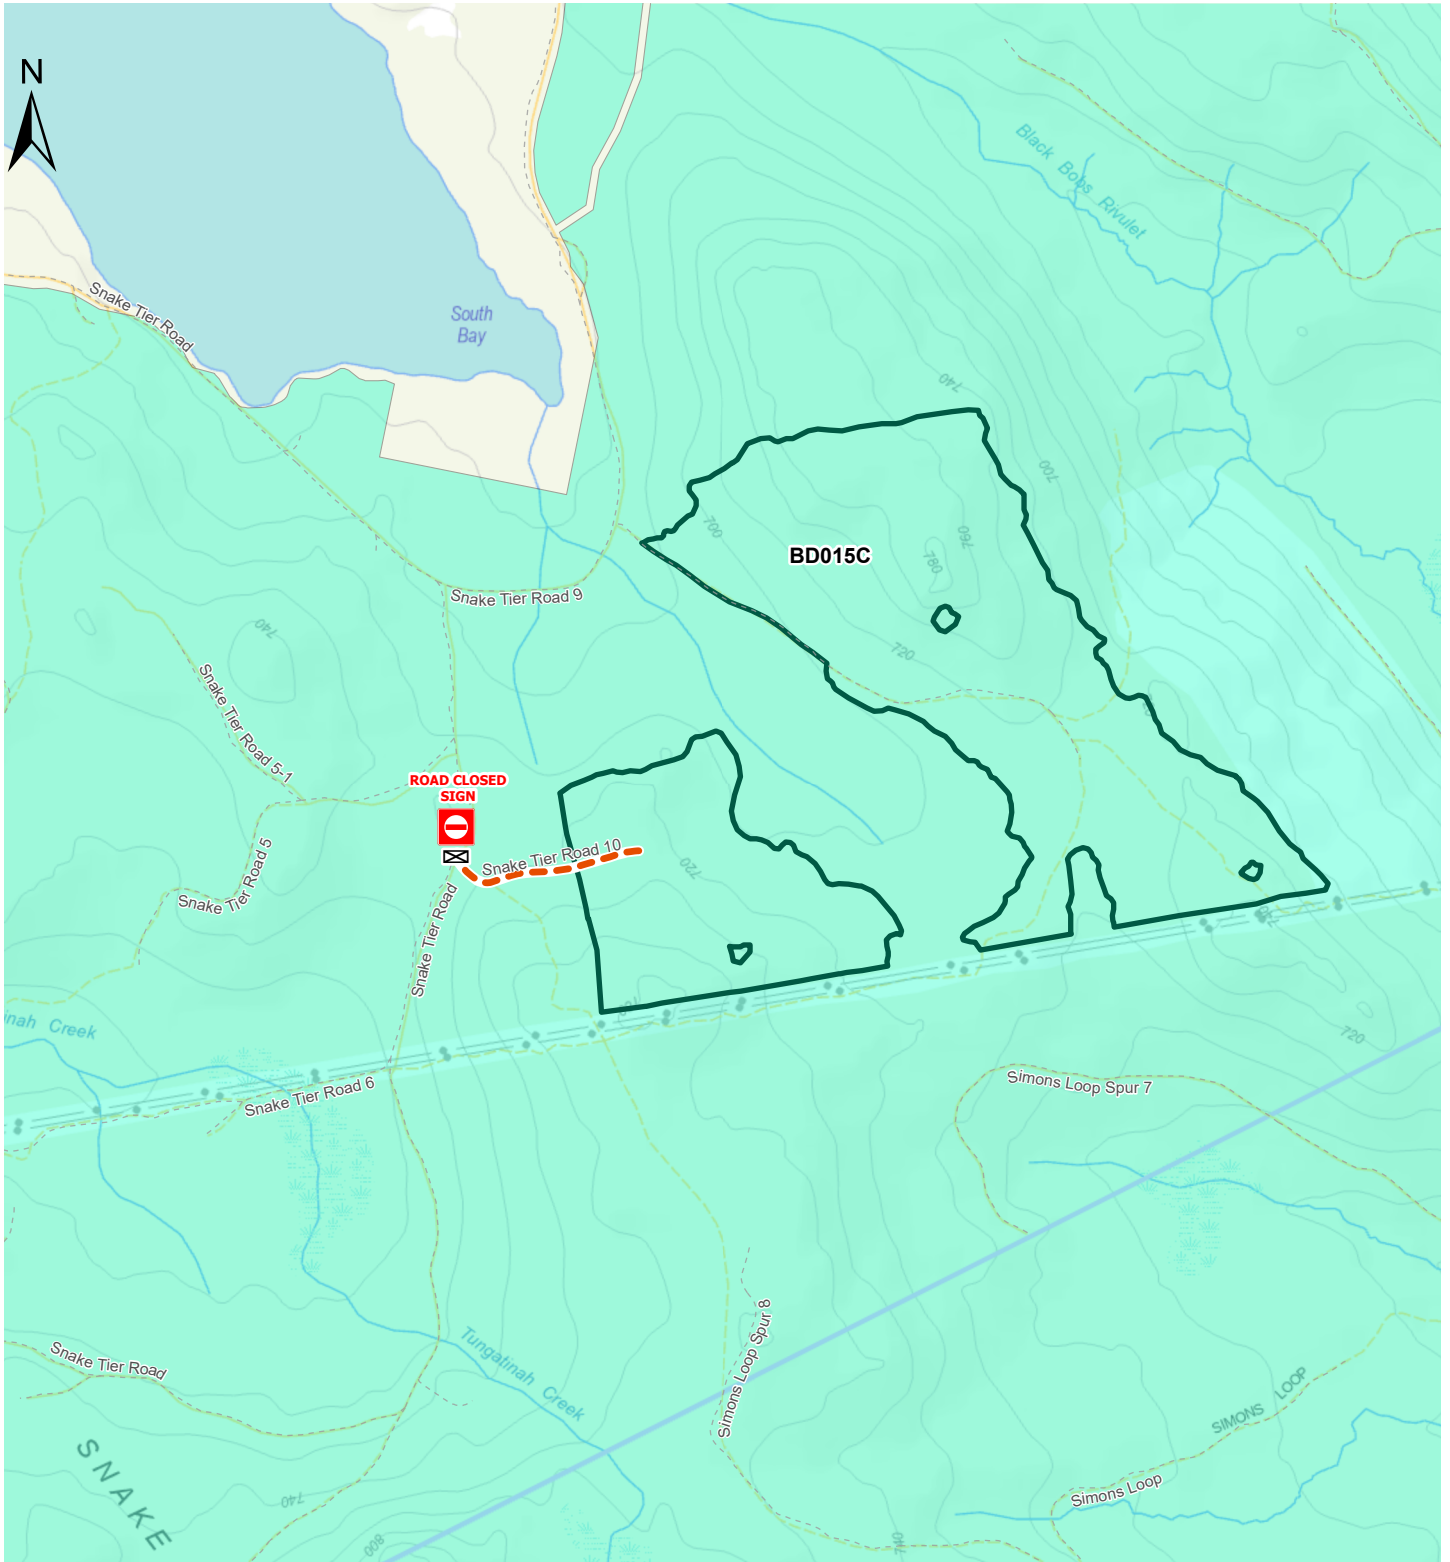

Snake Tier Road 10 restricted access

0 200 400 Meters
Map Scale: 1:20,000

Legend

-  Gate
-  Single lane all weather road
-  Road Closed
-  Coupe
-  Permanent Timber Production Zone Land