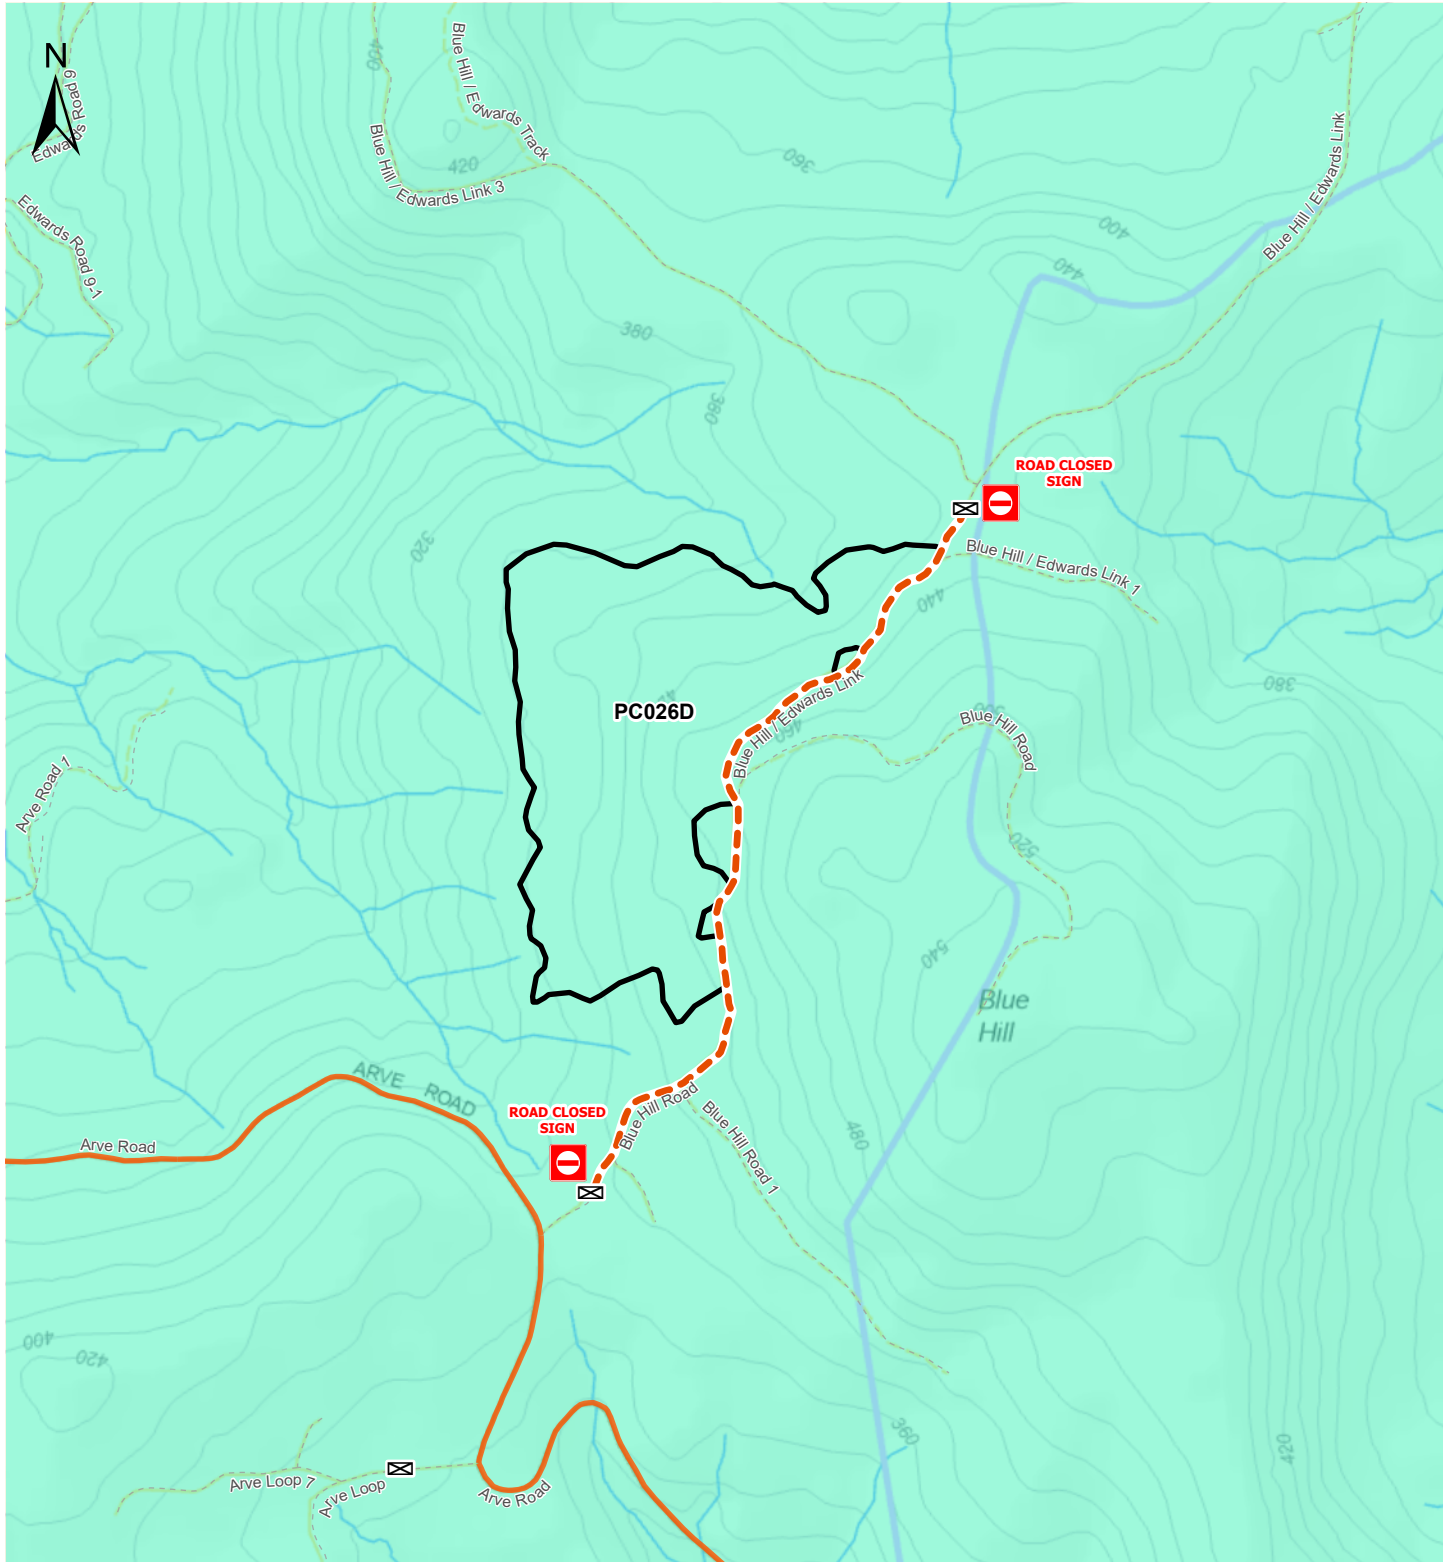

Blue Hill Road and Blue Hill / Edwards Link restricted access

Legend

- Gate
- Primary all weather 2 lane arterial road
- Single lane all weather road
- Road Closed
- Permanent Timber Production Zone Land
- Coupe

0 150 300 Meters
Map Scale: 1:15,000