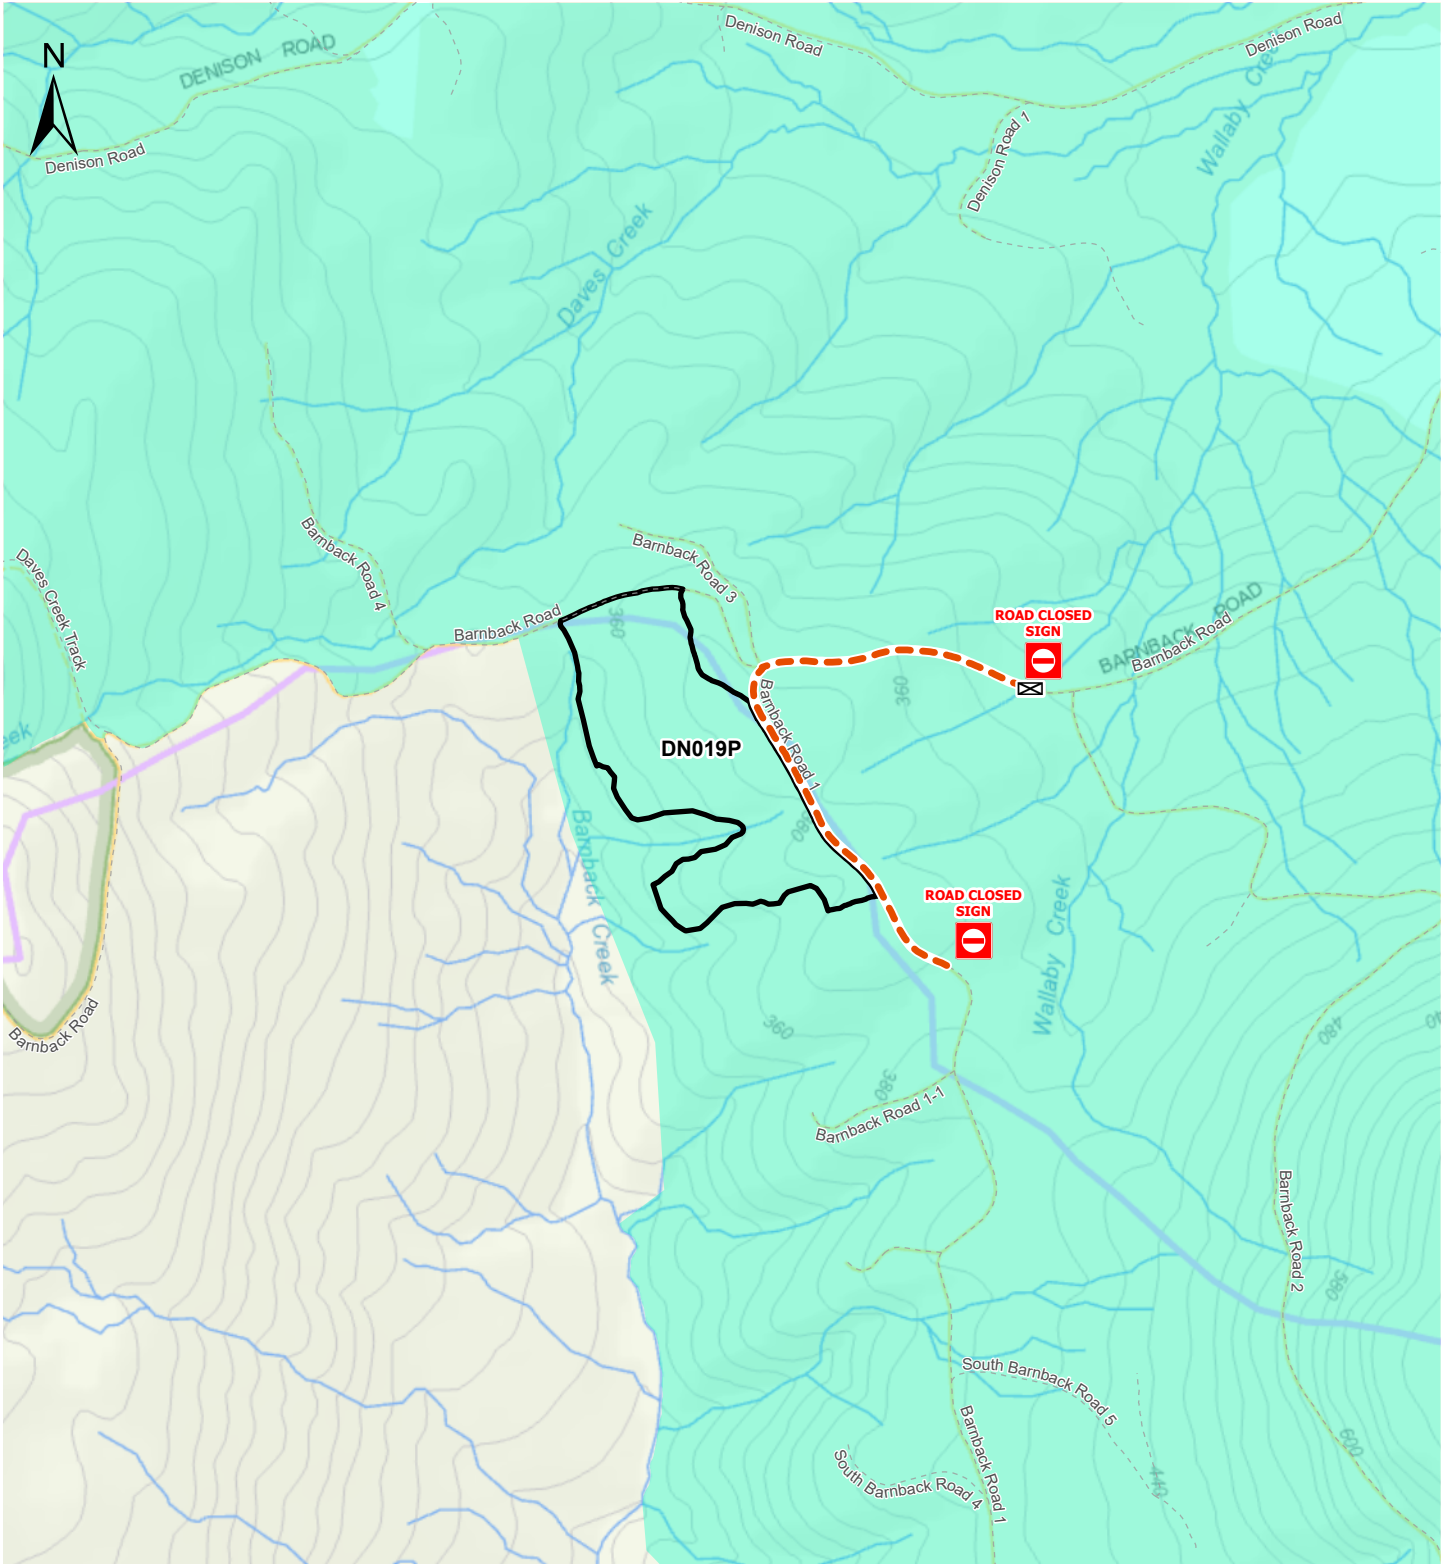

Barnback Road and Barnback Road 1 restricted access

Legend

-  Gate
-  Single lane all weather road
-  Road Closed
-  Permanent Timber Production Zone Land
-  Coupe

0 150 300 Meters
Map Scale: 1:15,000